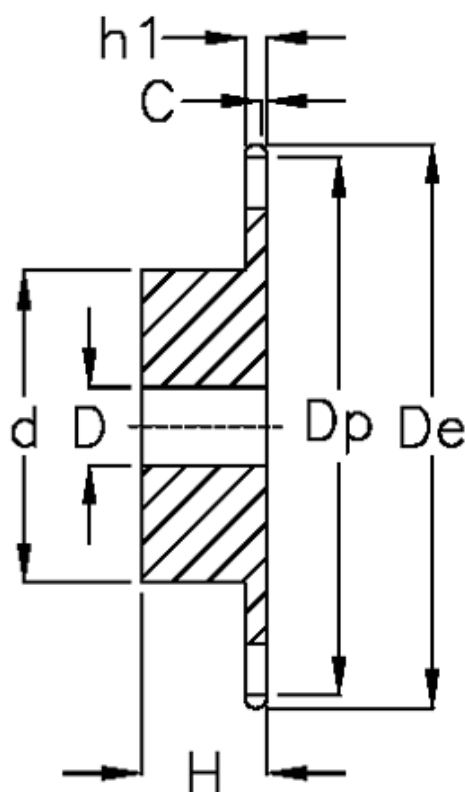

Article number: 616081008022

Description: Sprocket 16 B-1 Z=22 simplex
predrilled, Rustfast

Measures

C = 2.5
d = 110
D = $20 \pm 0,5$
De = 189.3
Dp = 178.48

For chain size = 1" x 17,02 mm

For chain type = 16 B-1

H = 50

h1 = 16.2

Number of teeth = 22